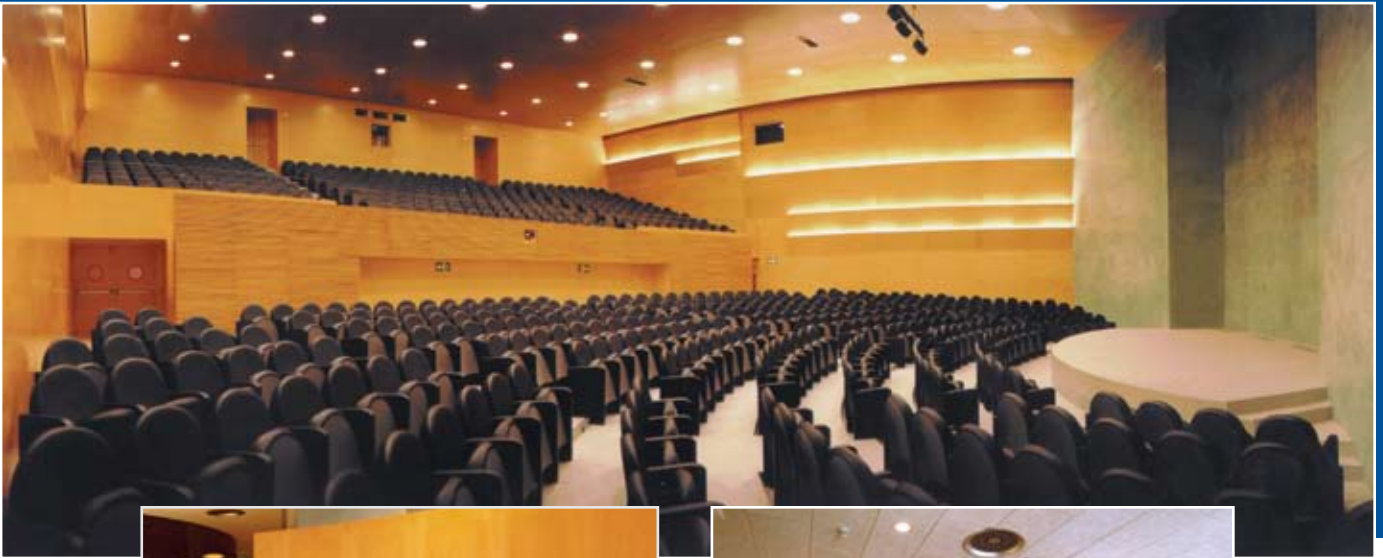

Auditori AXA

AXA Auditorium - Av. Diagonal, 547. 08029 Barcelona.
Planta Deu i Mata - Deu i Mata, 111. 08029 Barcelona.
T. 34 93 290 11 02. Fax 34 93 290 96 88. www.axa.es