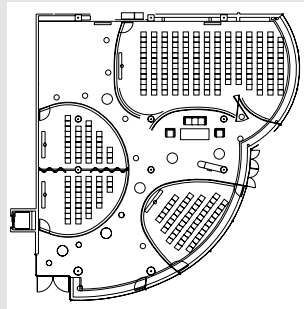

Auditori

As a whole, it is more than an auditorium: it is an infrastructure designed to offer quality, flexibility and integral attention through its wide range of services.

Planta Deu i Mata

Meeting and conference rooms have an independent area in the AXA Convention Centre. With direct access from Deu i Mata Street, this area has an original and very modern design emphasised by the pleasant impression of brightness caused by the glass covered walls.

The layout of the rooms adapts entirely to the needs of each user: from the conference hall and the exhibition area until the VIP rooms.

Organising events in Deu i Mata floor is very easy, comfortable and original, forming a privileged setting for activities of an average format (160 people).

AXA Auditorium

Av. Diagonal, 547
pere.alvarez@axa.es

Planta Deu i Mata

Deu i Mata, 111 (revolving door)
info.auditori@axa.es

T. 34 93 290 11 02
Fax 34 93 290 96 88
www.axa.es